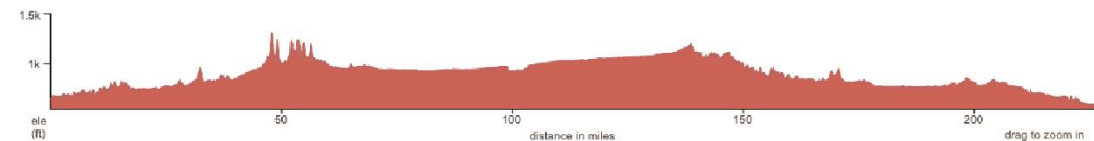

www.rockandridewi.com

p:608.561.2767

e:info@rockandridewi.com